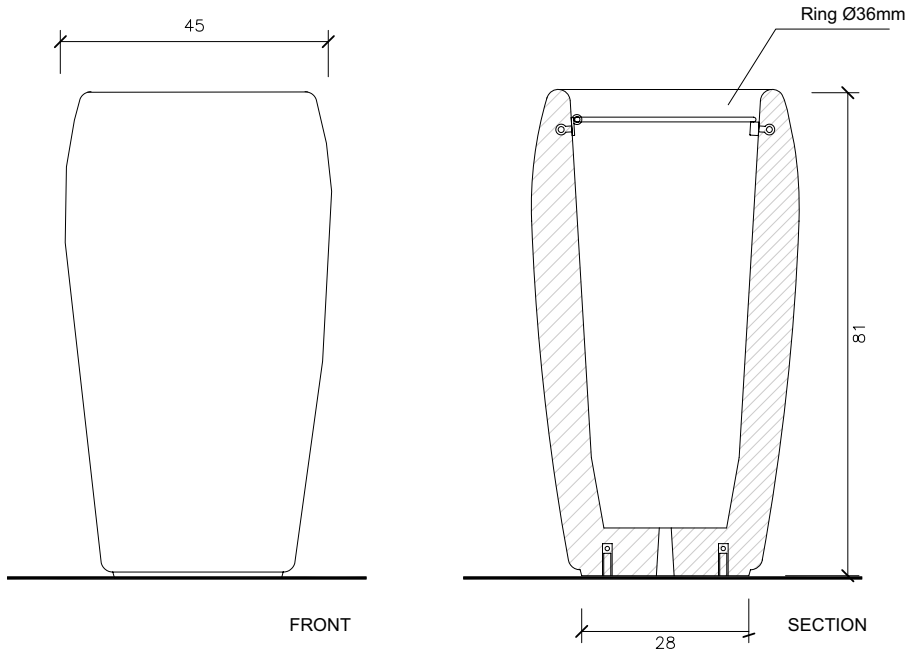

NET

Escofet®

1. Litter bin

Net

Dimensions Ø45 x 81 cm

Weight 155 Kg

Capacity 40 L

1.1 General features

BG. Beige

1.2 Installation system

Hoisting

(W=155Kg)

Installation

Tightly screw the 3 stud bolts M12 x 140.
Drill pavement (Ø40 x 180 mm)
and fill with resin or fat mortar.
Centre and caulk.

Net

Warranty