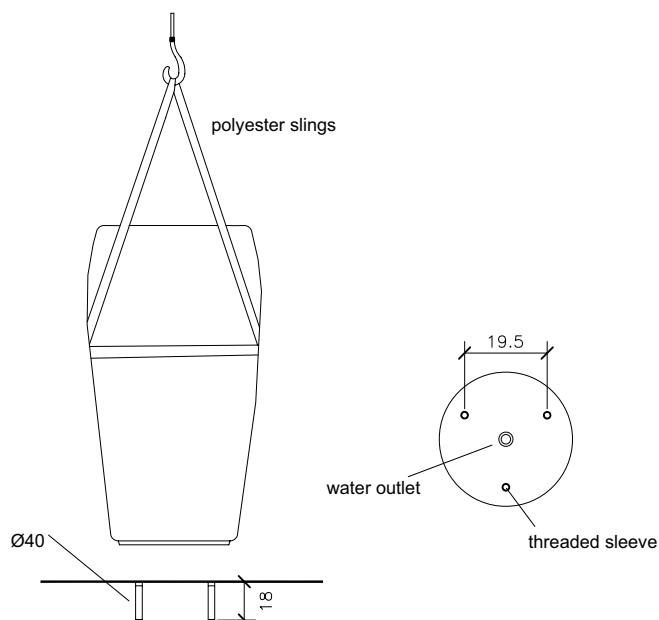

NET

Escofet®

1. Litter bin

Net

Dimensions Ø45 x 81 cm

Weight 155 Kg

Capacity 40 L

1.1 General features

BG. Beige

1.2 Installation system

Hoisting

(W=155Kg)

Installation

Tightly screw the 3 stud bolts M12 x 140.
Drill pavement (Ø40 x 180 mm)
and fill with resin or fat mortar.
Centre and caulk.

Net

Warranty