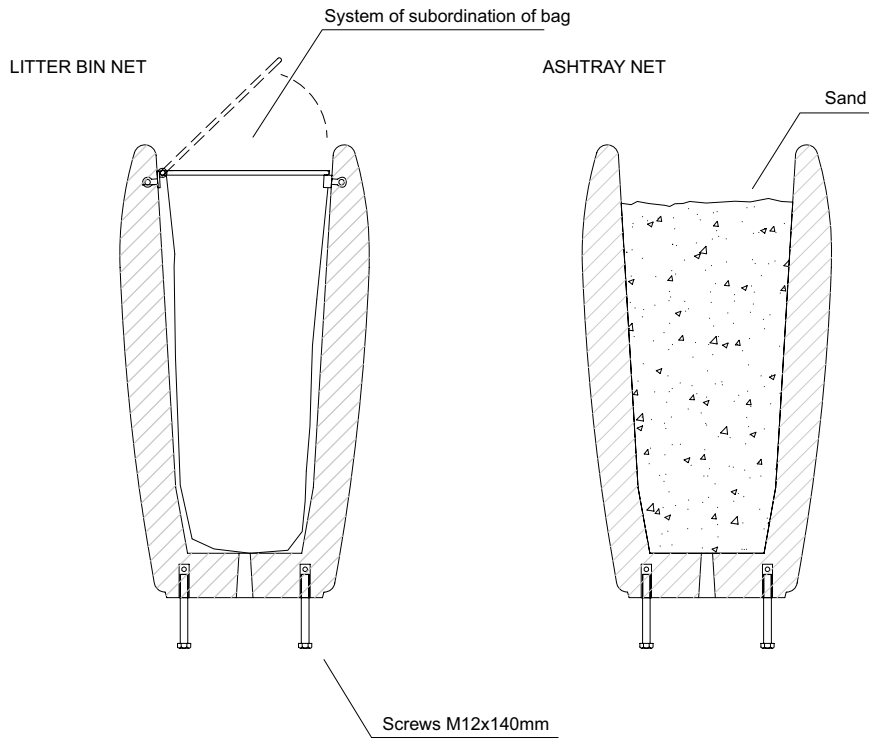

Net is a reinforced concrete element that has the dual function of a litter bin and ashtray in a clear reference to traditional ceramic vases. Thanks to its formal characteristics, *Net* represents the paradigm of a more sensual approach to objects moulded in concrete, and can be integrated naturally into any environment.

Versatility

It has a dual function and can be used as both a bin and an ashtray. The *Net* litter bin has a telescopic system concealed inside it with a ring for attaching the waste bag that is easy to handle and requires no maintenance. If the *Net* is used as an ashtray, it must be filled with sand to a height that allows a cigarette to be extinguished and the ash to fall into the bin.

Material

Moulded concrete with an etched finish and in the Escofet standard chart colour. Stainless steel ring to secure the bag in place.

Installation

Concealed installation by means of three threaded bolts with a rustproof protective finish in holes previously drilled in the paving and filled with epoxy resin or rich mortar.

BG. Beige

1.2 Installation system

Hoisting

(W=155Kg)

Installation

Tightly screw the 3 stud bolts M12 x 140.
Drill pavement (Ø40 x 180 mm)
and fill with resin or fat mortar.
Centre and caulk.

Net

Warranty